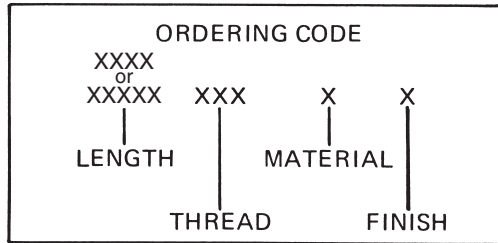

# 1/8 HEX FEMALE STANDOFFS

See page 10 for thread depth chart  
 See page 9 for finish codes  
 For non-standard parts contact Sales Office

LENGTH	PART NO.
3/32	2020A
1/8	2020
5/32	2020T
3/16	2021
7/32	2021T
1/4	2022
9/32	2022T
5/16	2023
11/32	2023T
3/8	2024
13/32	2024T
7/16	2025
15/32	2025T
1/2	2026
17/32	2026T
9/16	2027
19/32	2027T
5/8	2028
21/32	2028T
11/16	2029
23/32	2029T
3/4	2030
25/32	2030T
13/16	2031
27/32	2031T
7/8	2032
29/32	2032T
15/16	2033
31/32	2033T
1"	2034

LENGTH	PART NO.
1-1/16	2035
1-1/8	2036
1-3/16	2037
1-1/4	2038
1-5/16	2039
1-3/8	2040
1-7/16	2041
1-1/2	2042
1-9/16	2043
1-5/8	2044
1-11/16	2045
1-3/4	2046
1-13/16	2047
1-7/8	2048
1-15/16	2049
2"	2050

THREAD	CODE
0-80	080
2-56	256