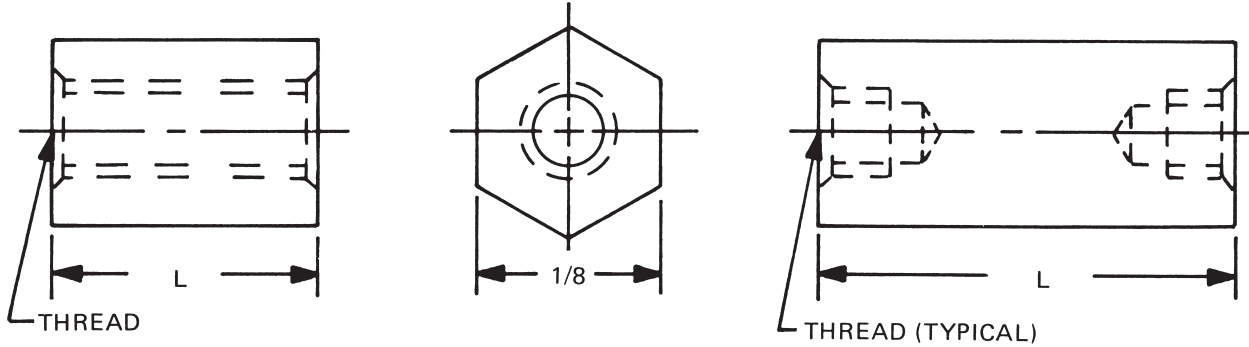

# 1/8 HEX FEMALE STANDOFFS

See page 10 for thread depth chart  
 See page 9 for finish codes  
 For non-standard parts contact Sales Office

LENGTH	PART NO.
3/32	2020A
1/8	2020
5/32	2020T
3/16	2021
7/32	2021T
1/4	2022
9/32	2022T
5/16	2023
11/32	2023T
3/8	2024
13/32	2024T
7/16	2025
15/32	2025T
1/2	2026
17/32	2026T
9/16	2027
19/32	2027T
5/8	2028
21/32	2028T
11/16	2029
23/32	2029T
3/4	2030
25/32	2030T
13/16	2031
27/32	2031T
7/8	2032
29/32	2032T
15/16	2033
31/32	2033T
1"	2034

LENGTH	PART NO.
1-1/16	2035
1-1/8	2036
1-3/16	2037
1-1/4	2038
1-5/16	2039
1-3/8	2040
1-7/16	2041
1-1/2	2042
1-9/16	2043
1-5/8	2044
1-11/16	2045
1-3/4	2046
1-13/16	2047
1-7/8	2048
1-15/16	2049
2"	2050

THREAD	CODE
0-80	080
2-56	256