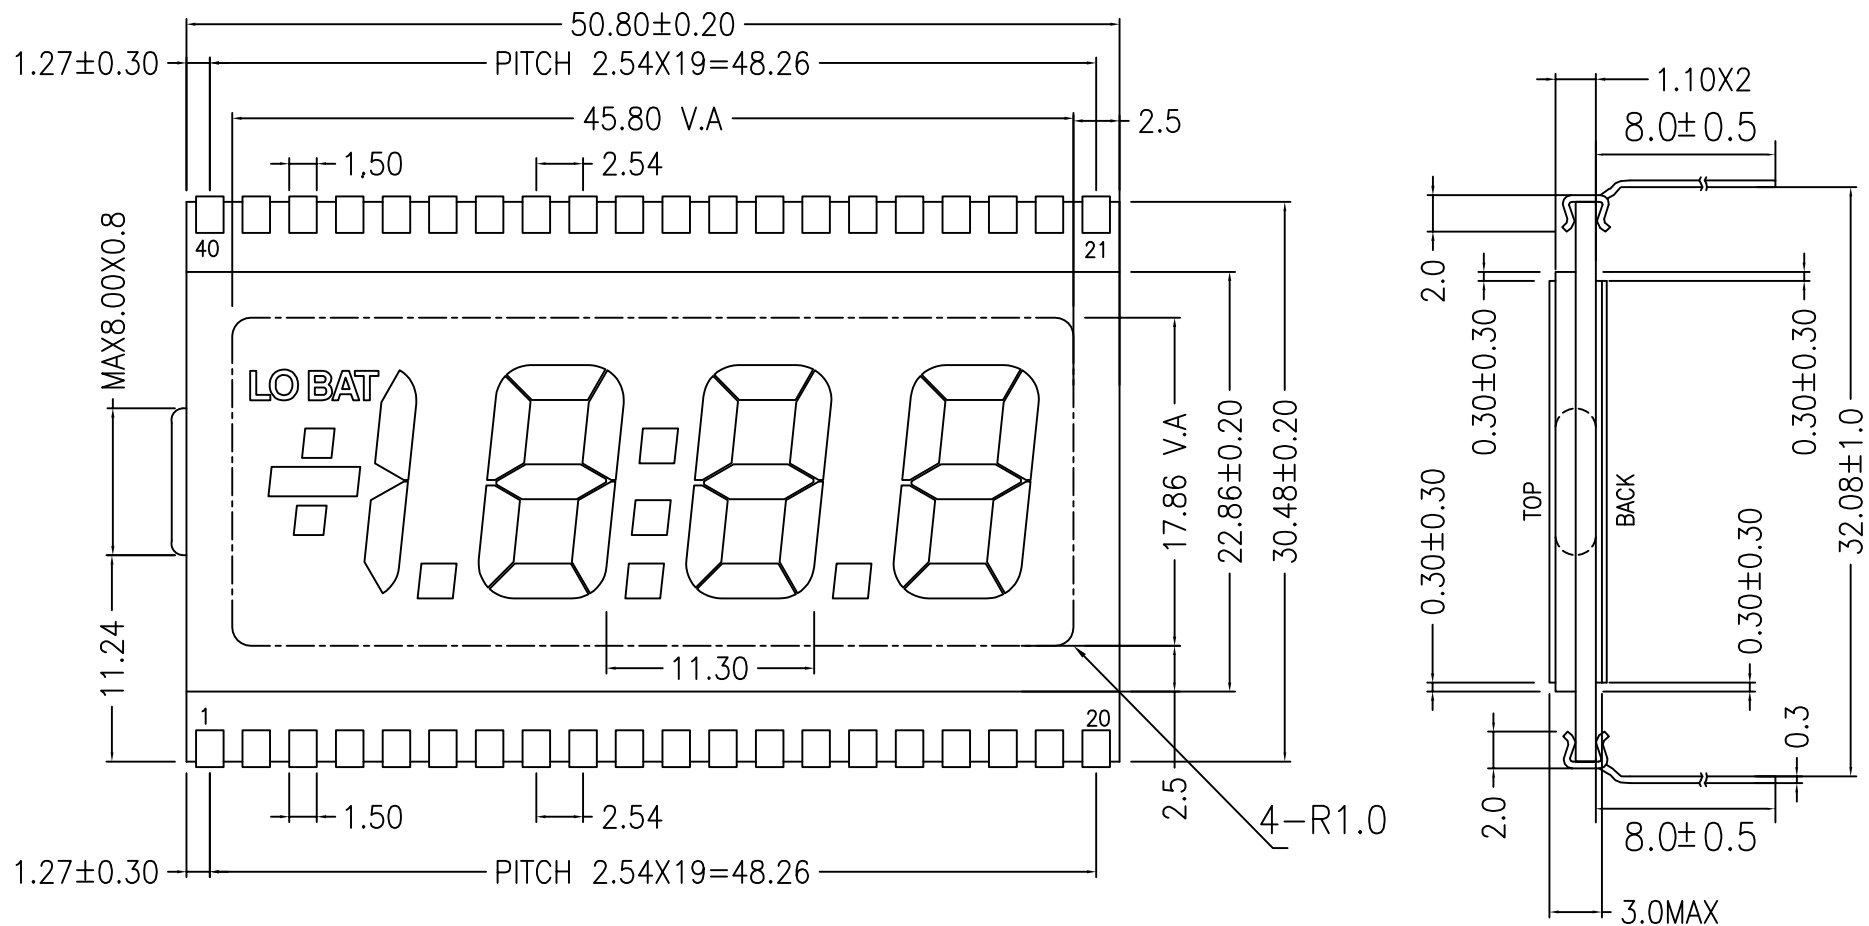

ORIENT DISPLAY

Your Total LCD Solution Provider

Specification for LCD Glass

JAZZ-EC-PMP

Revision A

JAZZ	3 1/2 Digit LCD Glass Panel
EC	Serial EC, Dimension 50.80 x 30.48 x 3.00 mm
P	Positive TN Mode
MP	Pink Character on Gray Background
/	Reflective
/	6 o'clock Viewing Direction
/	Top: -20~+70°C; Tstr: -30~+80°C
/	No Backlight
/	RoHS Compliant
/	Pin Connection

NOTES:

- | | | | |
|--------------------|------------|--|----------|
| 1. LCD type: | TN | 6. Drive voltage: | 5.0V |
| 2. Display mode: | Positive | 7. Drive method: | STATIC |
| 3. Polarizer type: | Reflective | 8. Operating Temp: | -20~70°C |
| 4. Viewing Angle: | 6:00 | 9. Storage Temp: | -30~80°C |
| 5. Connector: | Pin | 10. Green Character on Gray Background | |

PART NUMBER:
JAZZ-EC-PMG

DATE:
2013/08/21

NO.	REVISION	DATE
1	INITIAL VERSION	2013/08/21

SCALE: NTS

UNITS: mm

SHEET 1 OF 2

PIN	SEG	PIN	SEG	PIN	SEG	PIN	SEG
1	BP	11	2C	21	4A	31	2F
2	TX	12	DP2	22	4F	32	2G
3	1BC	13	3E	23	4G	33	
4		14	3D	24	3B	34	
5		15	3C	25	3A	35	
6		16	DP3	26	3F	36	
7		17	4E	27	3G	37	
8	DP1	18	4D	28	COL	38	LO BAT
9	2E	19	4C	29	2B	39	TY
10	2D	20	4B	30	2A	40	BP